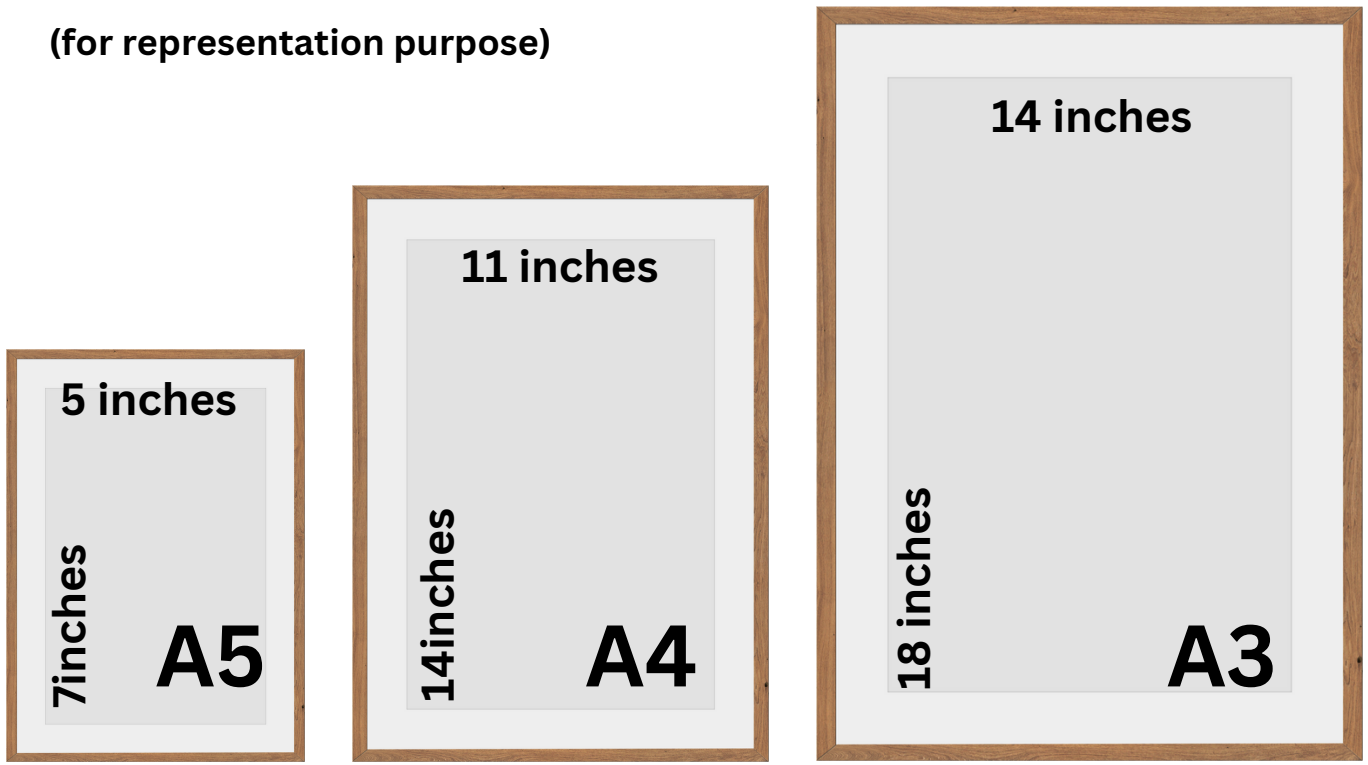

## Common Frame sizes

(for representation purpose)

Frame sizes Inches		No.of pet/s
5 X 5	square	one pet
5 X 7	portrait	one pet
7 X 5	landscape	one or two pets
8 X 8	square	one pet
8 X 10 or 11 X 14	portrait	one pet
10 X 8 or 14 X 11	landscape	one or two pets
14 X 18	portrait	one pet
18 X 14	landscape	one or two pets